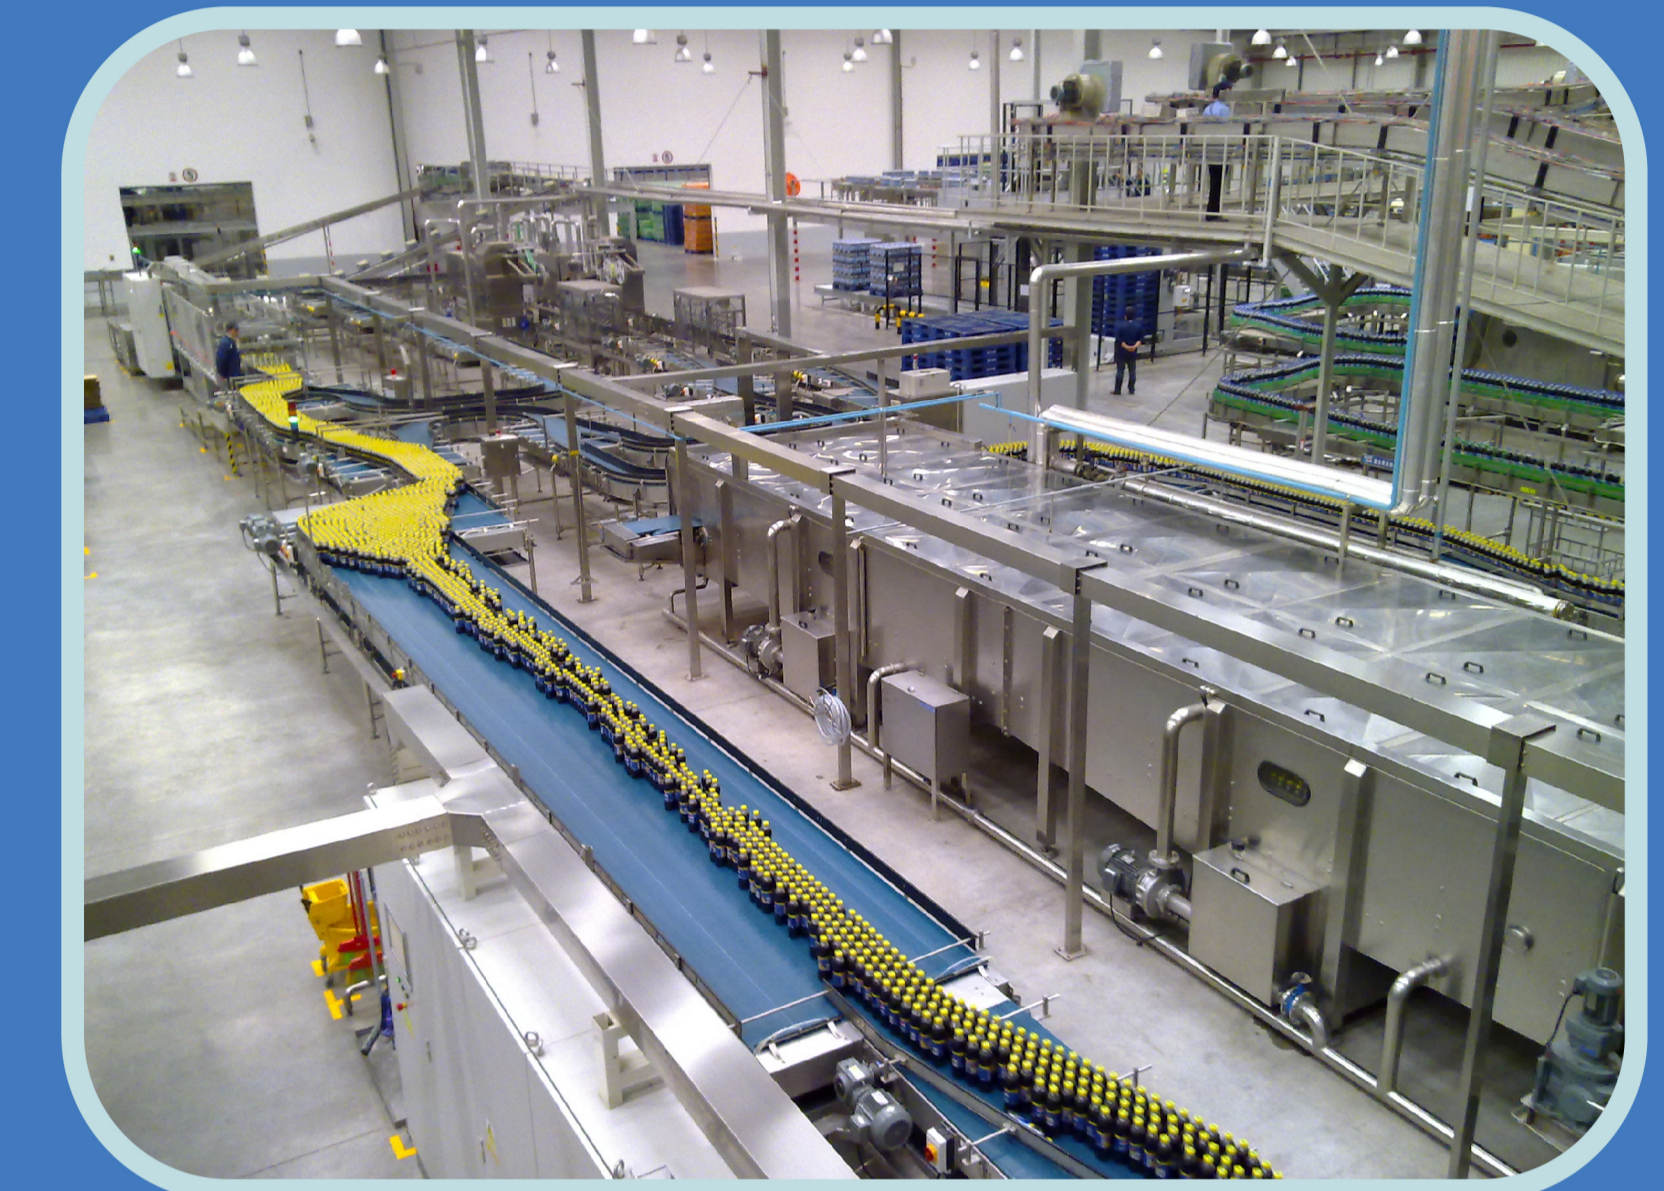

SALES: YOSHUA@MIRAGEINDUSTRIES.COM

CALL:210-473-4513

WWW.MIRAGEINDUSTRIES.COM

Carbonated Drink Production Line

1. Water Treatment System
2. Carbonated Beverage Process Part
3. Bottle Blowing Machine
4. Air Conveyor
5. Carbonated Drink Filling Machine
6. Flat Conveyor
7. Pasteurizer Tunnel
8. Code Sprayer
9. Labeling Machine
10. Bottle Shrink Wrapping Machine
11. Automatic Robot Palletizing Machine