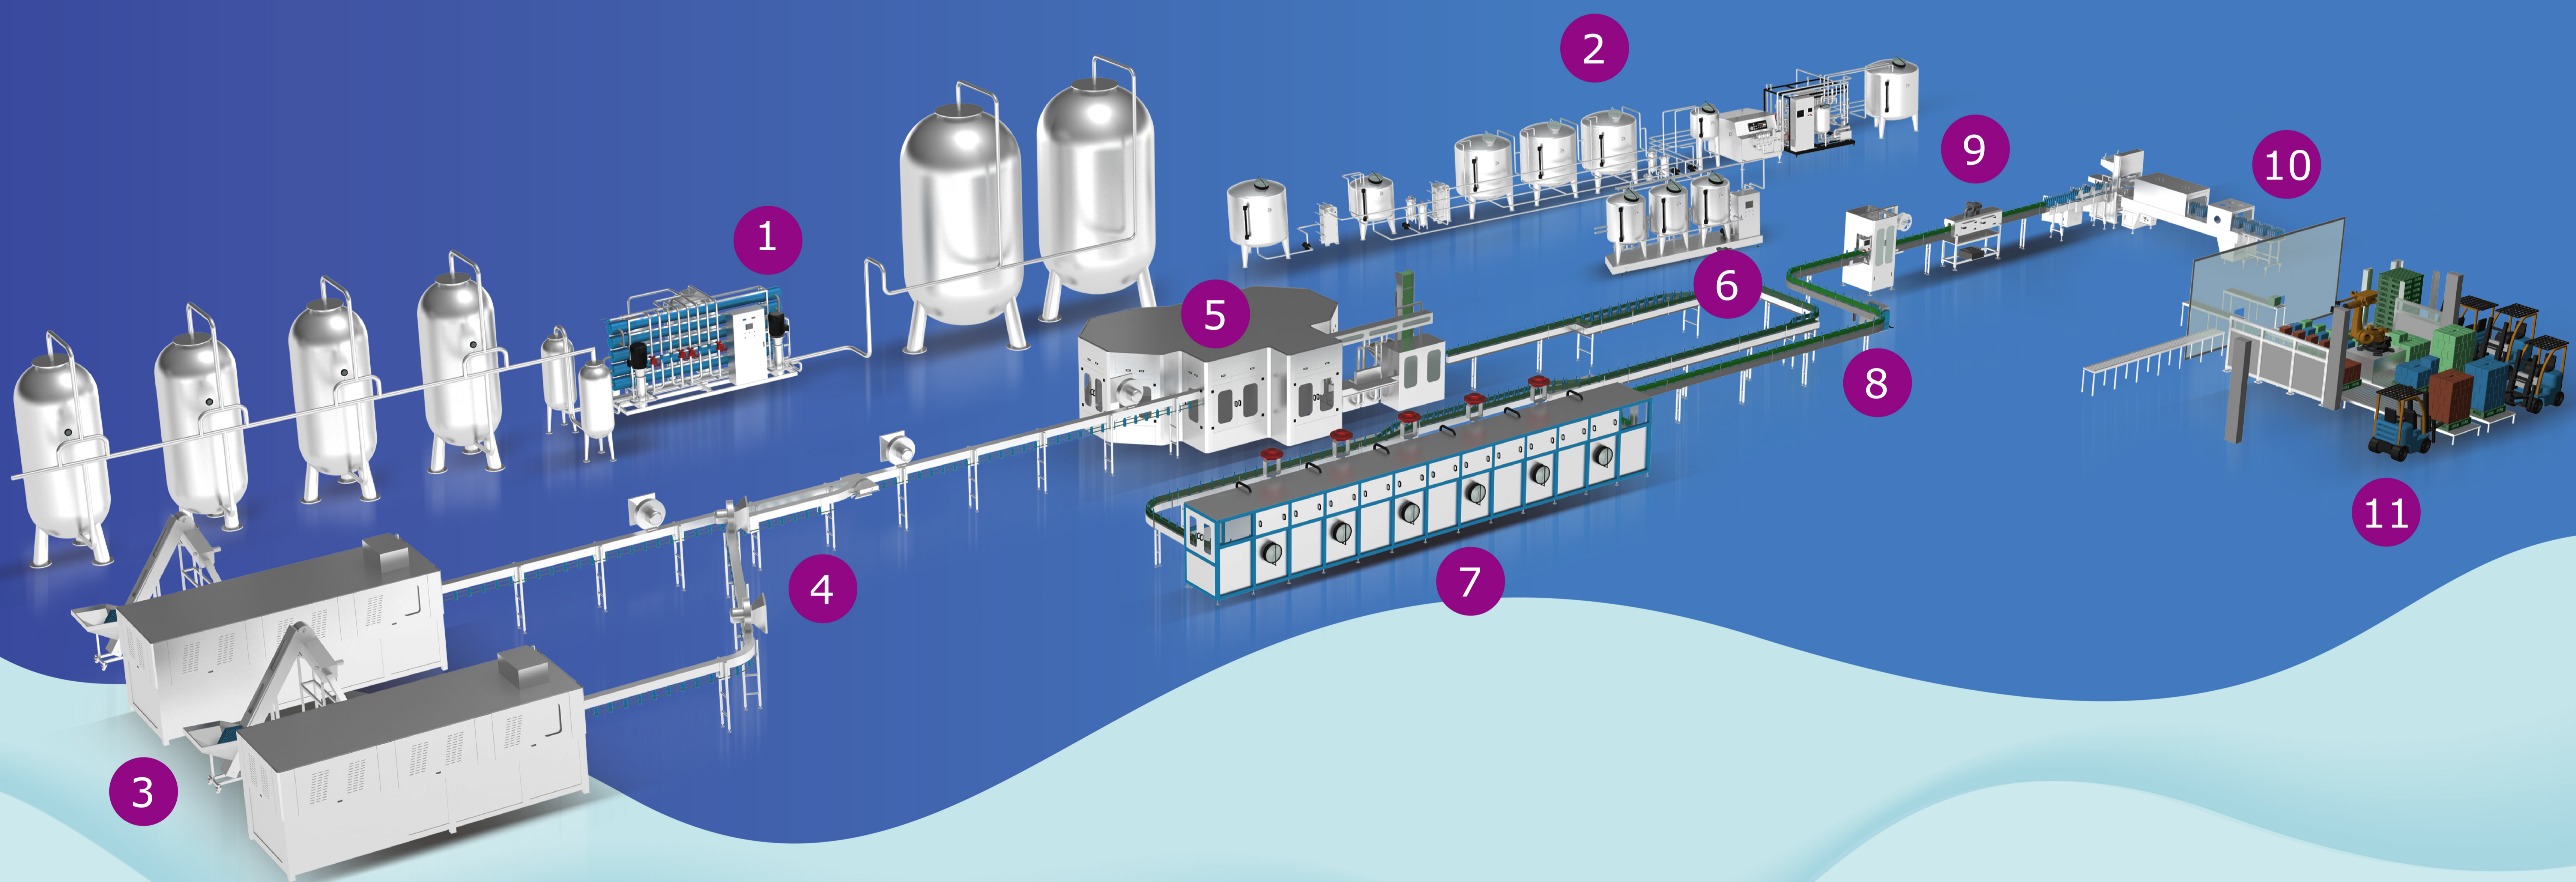

SALES: YOSHUA@MIRAGEINDUSTRIES.COM

CALL:210-473-4513

WWW.MIRAGEINDUSTRIES.COM

Carbonated Drink Production Line

1. Water Treatment System
2. Carbonated Beverage Process Part
3. Bottle Blowing Machine
4. Air Conveyor
5. Carbonated Drink Filling Machine
6. Flat Conveyor
7. Pasteurizer Tunnel
8. Code Sprayer
9. Labeling Machine
10. Bottle Shrink Wrapping Machine
11. Automatic Robot Palletizing Machine